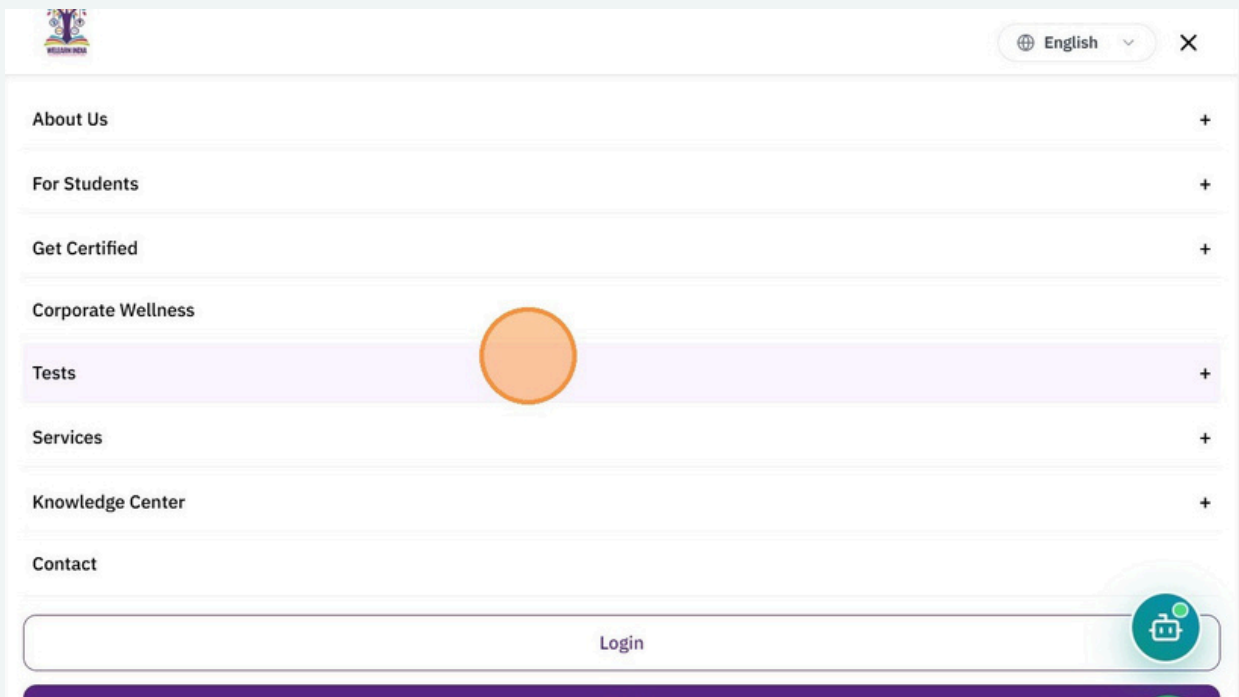

# How to Access and Register for Psychometric Testing

Learn how to navigate the WeLearn platform to find and register for professional psychometric testing and career counseling services. This guide will help you locate the specific assessment tools and start your personalized career roadmap quickly.

1 Navigate to <https://welearnindia.com/en>

2 Click this icon.

3

Click "Tests+"

4

Click "Psychometric Test"

5

Click this icon.