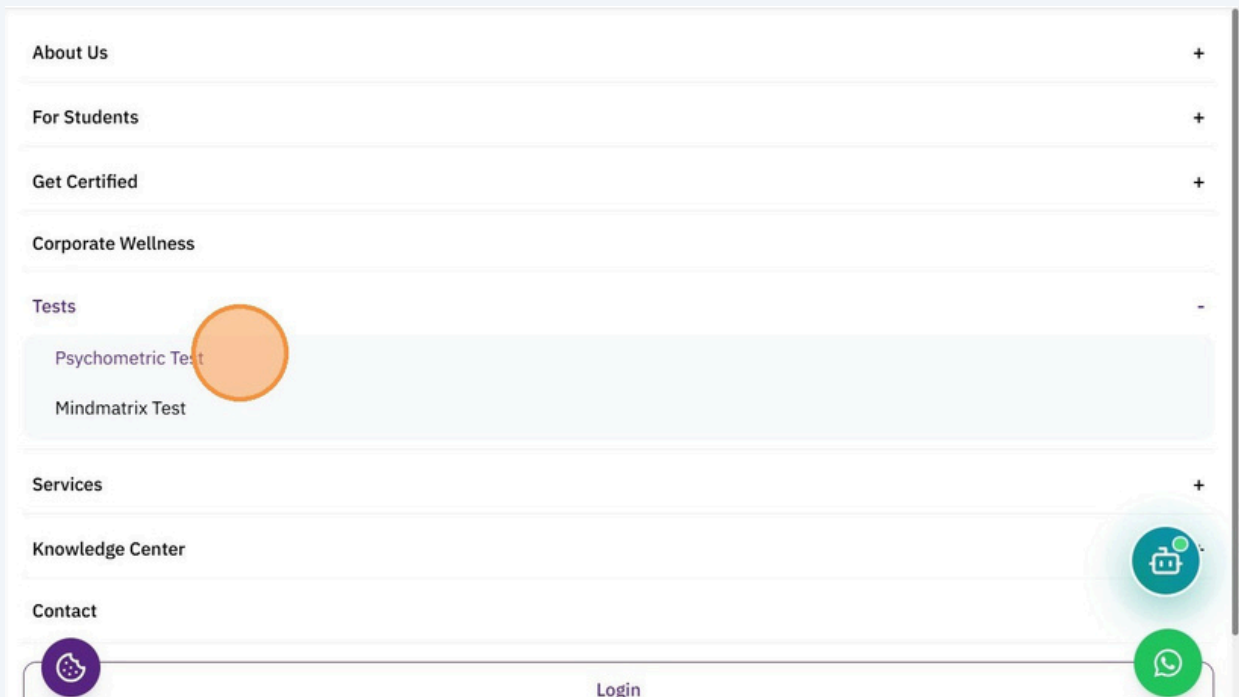

1 Navigate to <https://welearnindia.com/en>

2 Click this icon.

3

Click "Tests+"

4

Click "Psychometric Test"

5

Click this icon.